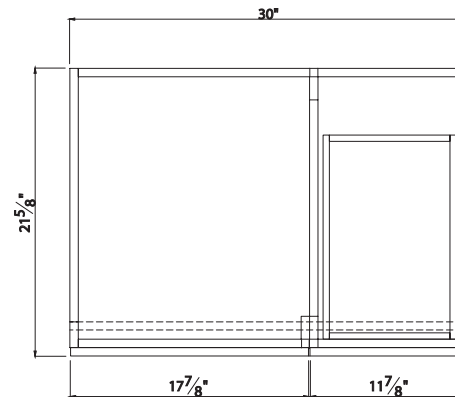

SHEFFIELD COLLECTION

30"

SKU # 605-9541
30"W X 34"H X 21-3/4"D

Product Specifications:

- 1 door, 2 drawers
- Dark chocolate finish
- Transitional - style door and drawers
- Particle board laminated construction and painted MDF doors
- Soft-close door and drawers for smooth and quiet use
- Hardware, vanity top and faucet not included
- Recessed toe-kick

30" Sheffield Vanity Base

Replacement parts:

1. DOOR - R26158
2. DRAWER - R26159
3. TOE KICK - R49242
4. NON-FUNCTIONAL DRAWER FRONT -R26160
5. HINGE (OVERLAY)- R31395
6. HINGE FIXING PLATE - R31447
7. DRAWER SLIDES - R31314
8. FEMALE ASSEMBLY BRACKET -R37615
9. MALE ASSEMBLY BRACKET - R37614