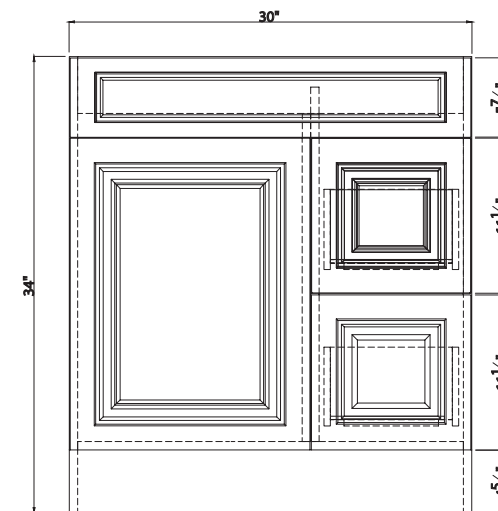

SHEFFIELD COLLECTION

30"

SKU # 605-9541
30"W X 34"H X 21-3/4"D

Product Specifications:

- 1 door, 2 drawers
- Dark chocolate finish
- Transitional - style door and drawers
- Particle board laminated construction and painted MDF doors
- Soft-close door and drawers for smooth and quiet use
- Hardware, vanity top and faucet not included
- Recessed toe-kick

30" Sheffield Vanity Base

Replacement parts:

1. DOOR - R26158
2. DRAWER - R26159
3. TOE KICK - R49242
4. NON-FUNCTIONAL DRAWER FRONT -R26160
5. HINGE (OVERLAY)- R31395
6. HINGE FIXING PLATE - R31447
7. DRAWER SLIDES - R31314
8. FEMALE ASSEMBLY BRACKET -R37615
9. MALE ASSEMBLY BRACKET - R37614