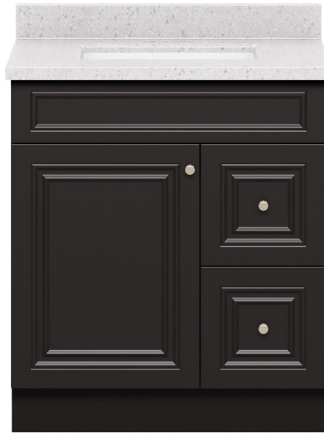

SHEFFIELD COLLECTION

30"

SKU # 605-9541
30"W X 34"H X 21-3/4"D

Product Specifications:

- 1 door, 2 drawers
- Dark chocolate finish
- Transitional - style door and drawers
- Particle board laminated construction and painted MDF doors
- Soft-close door and drawers for smooth and quiet use
- Hardware, vanity top and faucet not included
- Recessed toe-kick

30" Sheffield Vanity Base

Replacement parts:

1. DOOR - R26158
2. DRAWER - R26159
3. TOE KICK - R49242
4. NON-FUNCTIONAL DRAWER FRONT -R26160
5. HINGE (OVERLAY)- R31395
6. HINGE FIXING PLATE - R31447
7. DRAWER SLIDES - R31314
8. FEMALE ASSEMBLY BRACKET -R37615
9. MALE ASSEMBLY BRACKET - R37614